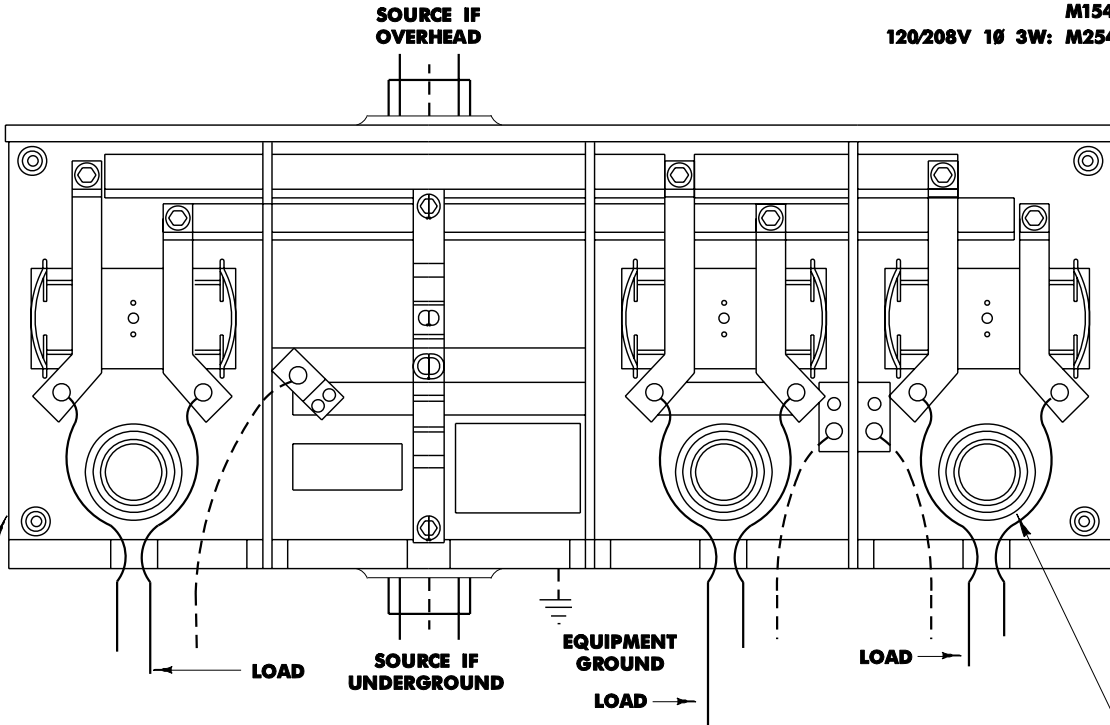

SURFACE TYPE METER SOCKET

**120/240 VOLT 3 WIRE OVERHEAD /UNDERGROUND SERVICE ONLY
200 AMPERES PER POSITION**

6.08.3

M154
120/208V 1Ø 3W: M254

**KNOCKOUTS BOTH SIDES
FOR 1 1/4" TO 2 1/2" CONDUIT**

**FRONT VIEW
COVER REMOVED**

**3 KNOCKOUTS IN BACK
FOR 1 1/4" TO 2 1/2" CONDUIT**

BOTTOM VIEW

**1/2" KNOCKOUT FOR
EQUIPMENT GROUND (3)**

NOTES:

**SOURCE TERMINALS FOR MAXIMUM 600 KCMIL
CONDUCTORS. LOAD TERMINALS FOR MAXIMUM
350 KCMIL CONDUCTORS.**

**METER SOCKET ALSO AVAILABLE WITH FIFTH TERMINAL
FOR THREE WIRE WYE SERVICE.**