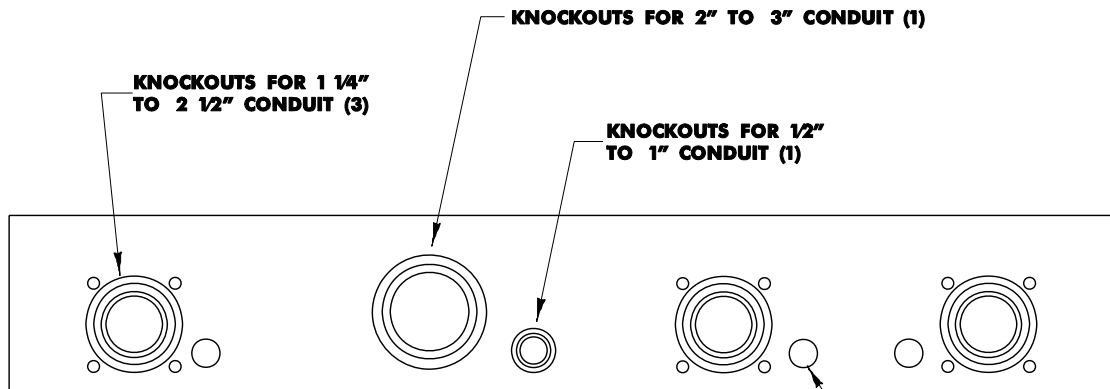

SURFACE TYPE METER SOCKET

**120/240 VOLT 3 WIRE OVERHEAD /UNDERGROUND SERVICE ONLY
200 AMPERES PER POSITION**

6.08.3

M154
120/208V 1Ø 3W: M254

**KNOCKOUTS BOTH SIDES
FOR 1 1/4" TO 2 1/2" CONDUIT**

**FRONT VIEW
COVER REMOVED**

**3 KNOCKOUTS IN BACK
FOR 1 1/4" TO 2 1/2" CONDUIT**

BOTTOM VIEW

**1/2" KNOCKOUT FOR
EQUIPMENT GROUND (3)**

NOTES:

**SOURCE TERMINALS FOR MAXIMUM 600 KCMIL
CONDUCTORS. LOAD TERMINALS FOR MAXIMUM
350 KCMIL CONDUCTORS.**

**METER SOCKET ALSO AVAILABLE WITH FIFTH TERMINAL
FOR THREE WIRE WYE SERVICE.**