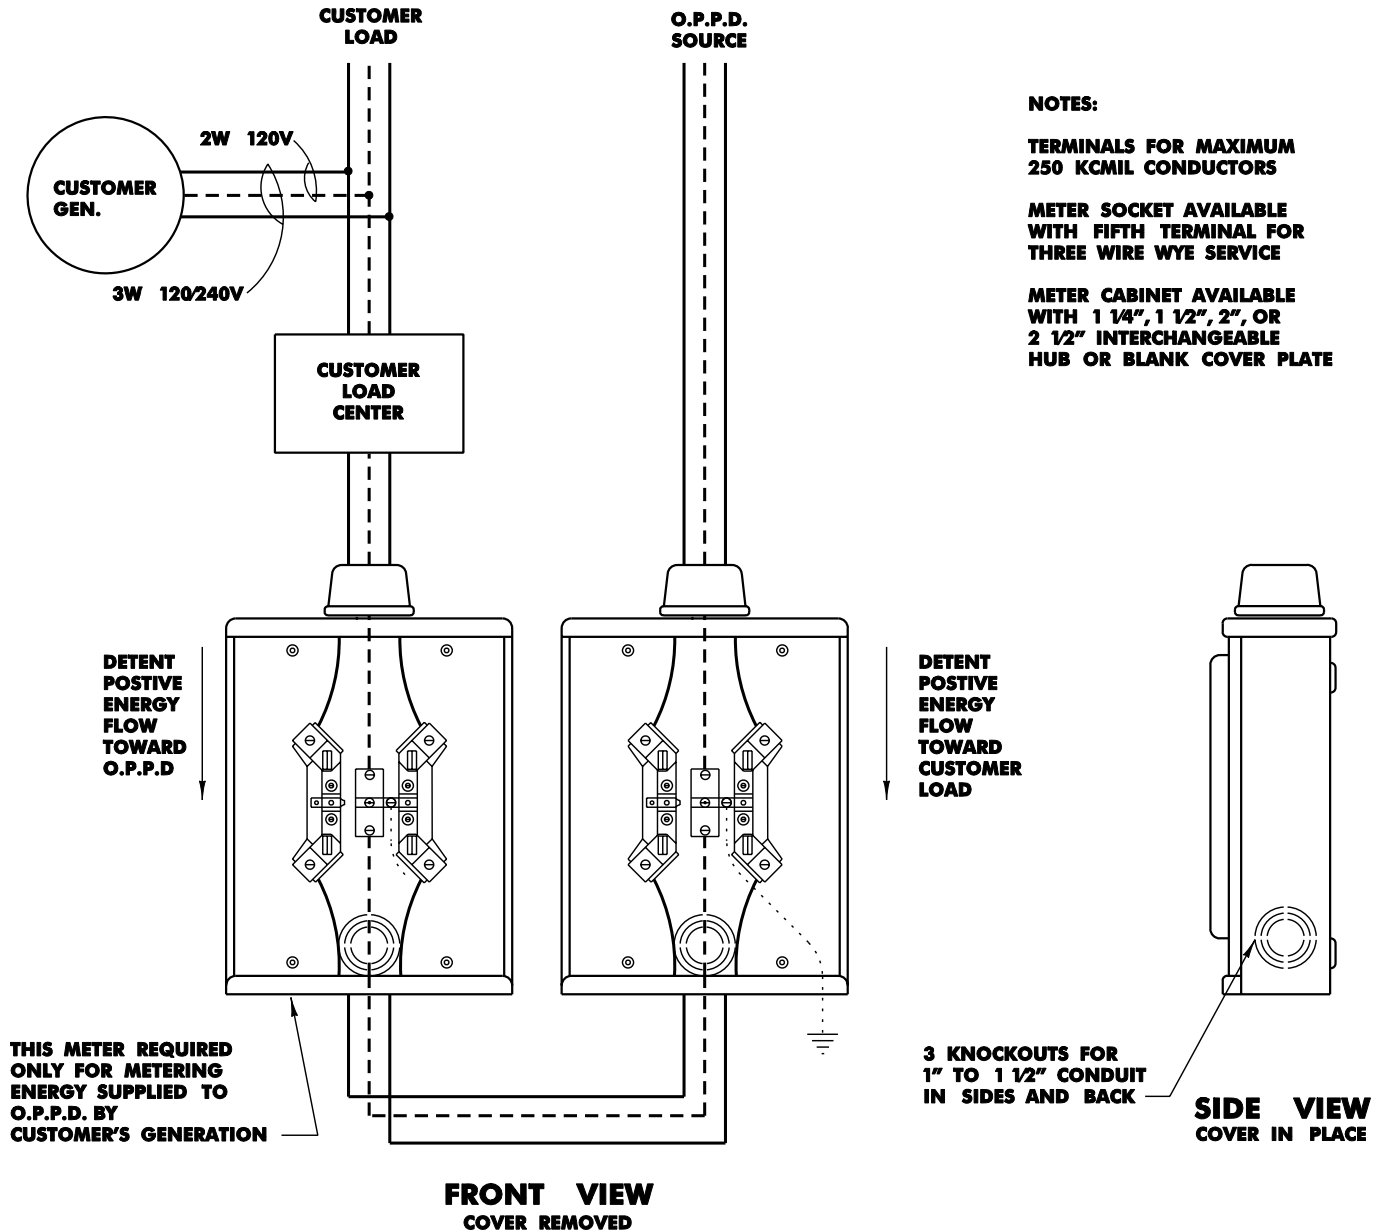

SURFACE TYPE METER SOCKET

120/240 VOLT 3 WIRE 200 AMPERES
FOR CUSTOMERS WITH INTERCONNECTED GENERATION

11.08

M128
M228

BOTTOM VIEW

2 KNOCKOUTS FOR 1/2" TO 1 1/2" CONDUIT
1 KNOCKOUT FOR 1/2" TO 2" CONDUIT
1 KNOCKOUT 1/4" FOR EQUIPMENT GROUND