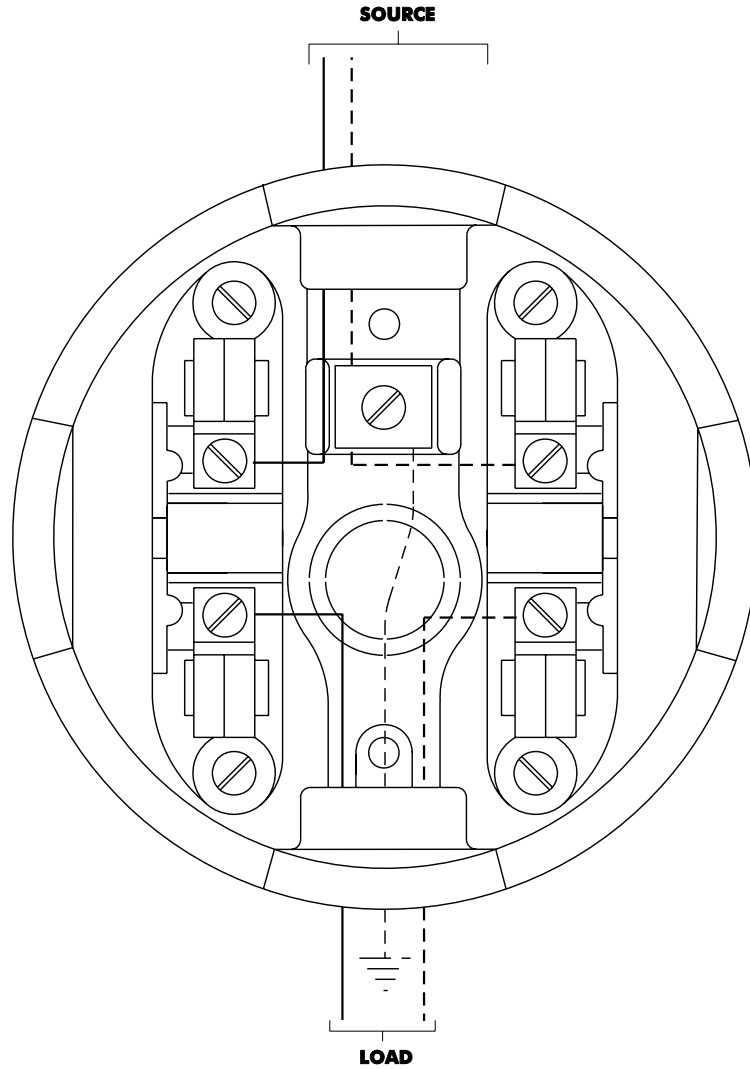

# SINGLE PHASE TWO WIRE METERING

120 VOLT SERVICE - ONE KILOWATT MAXIMUM

## 4.02.1

M104

**NOTES:**

**TO BE WIRED AS SHOWN**

**HOT SIDE TO LEFT, FACING SOCKET**

**FRONT VIEW**  
**COVER REMOVED**

**METER SOCKET: 000006608**  
**(BY CUSTOMER)**