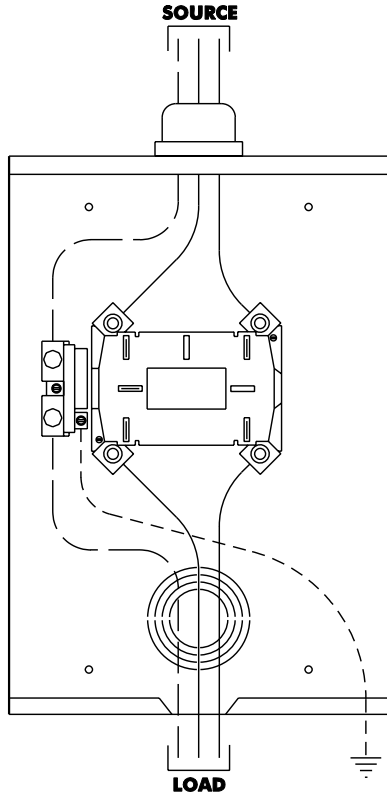

SURFACE TYPE METER SOCKET

**HIGH CAPACITY
120/240 VOLT 3-WIRE 200 AMPERES
OVERHEAD SERVICE**

4.02.3

M120
M120D
120/208V 1Ø 3W: M220
M220D

**FRONT VIEW
COVER REMOVED**

NOTES:

**TERMINALS FOR MAXIMUM
350 KCMIL CONDUCTORS**

**METER SOCKET AVAILABLE
WITH FIFTH TERMINAL FOR
THREE WIRE WYE SERVICE**

**METER CABINET AVAILABLE
WITH 1 1/2", 2", OR 2 1/2"
INTERCHANGEABLE HUB OR
BLANK COVER PLATE**

**METER SOCKET 000006617
(BY CUSTOMER)**

**3 KNOCKOUTS FOR 1 1/2",
2", OR 2 1/2" CONDUIT
IN SIDES AND BACK**

**SIDE VIEW
COVER IN PLACE**

**BOTTOM VIEW
3 KNOCKOUTS FOR 1 1/2", 2", OR 2 1/2" CONDUIT**