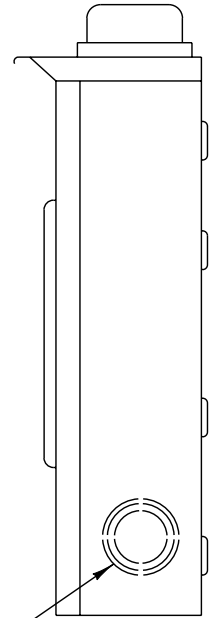

SURFACE TYPE METER SOCKET

**HIGH CAPACITY
120/240 VOLT 3-WIRE 200 AMPERES
OVERHEAD SERVICE**

4.02.3

M120
M120D
120/208V 1Ø 3W: M220
M220D

**FRONT VIEW
COVER REMOVED**

NOTES:

**TERMINALS FOR MAXIMUM
350 KCMIL CONDUCTORS**

**METER SOCKET AVAILABLE
WITH FIFTH TERMINAL FOR
THREE WIRE WYE SERVICE**

**METER CABINET AVAILABLE
WITH 1 1/2", 2", OR 2 1/2"
INTERCHANGEABLE HUB OR
BLANK COVER PLATE**

**METER SOCKET 000006617
(BY CUSTOMER)**

**3 KNOCKOUTS FOR 1 1/2",
2", OR 2 1/2" CONDUIT
IN SIDES AND BACK**

**SIDE VIEW
COVER IN PLACE**

**BOTTOM VIEW
3 KNOCKOUTS FOR 1 1/2", 2", OR 2 1/2" CONDUIT**