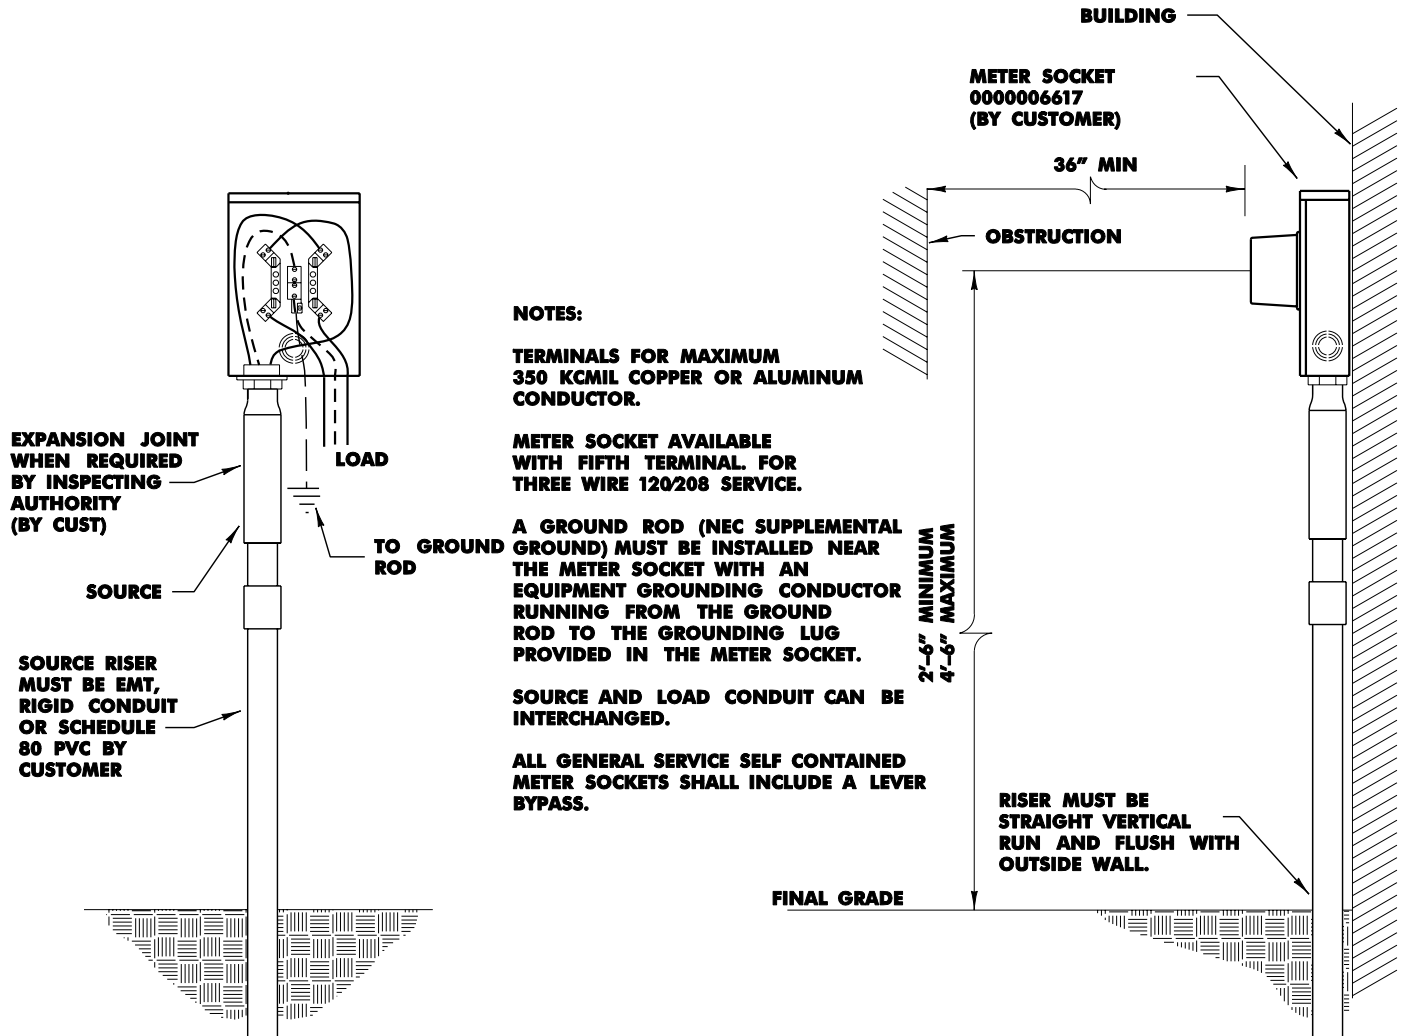

SURFACE TYPE METER SOCKET

**120/240 VOLT 3-WIRE 200 AMPERE UNDERGROUND SERVICE
"GENERAL SERVICE ONLY"**

4.02.4

M121, M121D
M123, M123D
120/208V 1Ø 3W: M221, M221D
M223, M223D

KNOCKOUT LOCATION