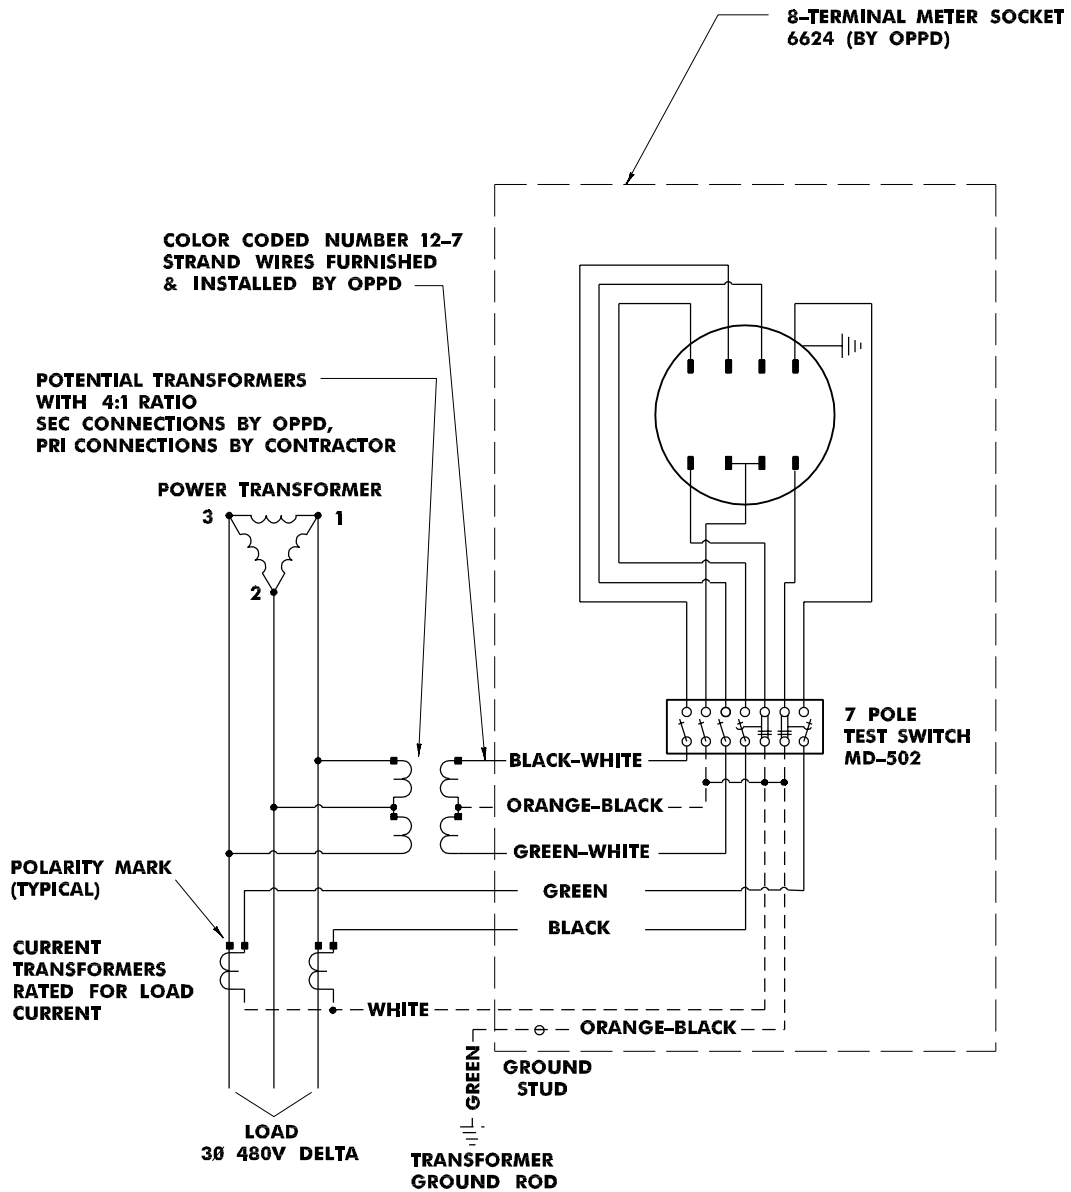

3Ø THREE WIRE DELTA METERING

240V 3W DELTA
480V 3W DELTA - FOR MAINTENANCE ONLY

4.06.9

M371D
M381D
M383D

REFER TO DWG: 8.06