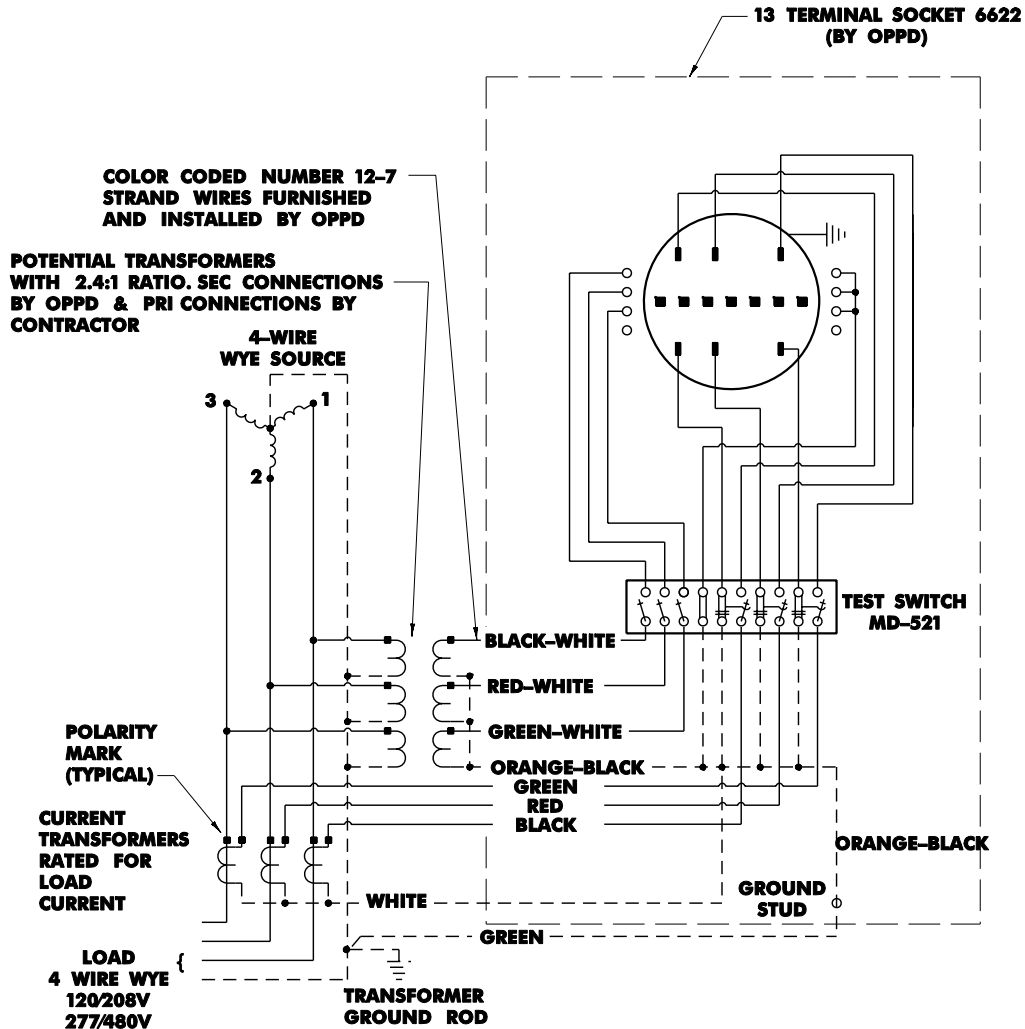

3Ø FOUR WIRE WYE METERING

KW

4.06.15

M471D
M472D
M483D

REFER TO DWG: 8.06