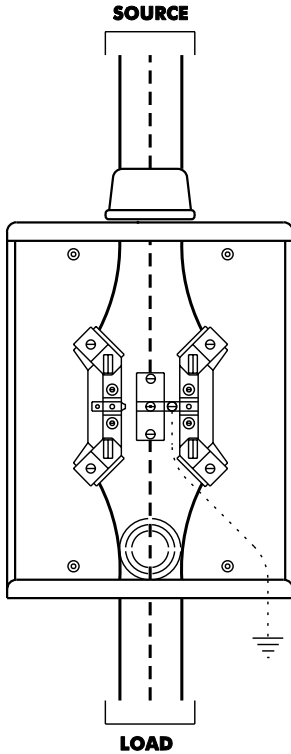

SURFACE TYPE METER SOCKET

**120/240 VOLT 3-WIRE
150 AMPERES OVERHEAD
SERVICE**

4.02.2

M118
M118D
120/208V 1Ø 3W: M218
M218D

**FRONT VIEW
COVER REMOVED**

NOTES:

**METER SOCKET 000006616
(BY CUSTOMER)**

**TERMINALS FOR MAXIMUM
250 KCMIL CONDUCTORS**

**METER SOCKET AVAILABLE
WITH FIFTH TERMINAL FOR
THREE WIRE WYE SERVICE**

**METER CABINET AVAILABLE
WITH 1 1/4", 1 1/2", 2", OR
2 1/2" INTERCHANGEABLE
HUB OR BLANK COVER PLATE**

**3 KNOCKOUTS FOR 1" TO 1 1/2"
CONDUIT IN SIDES AND BACK**

**SIDE VIEW
COVER IN PLACE**

BOTTOM VIEW

**2 KNOCKOUTS FOR 1/2" TO 1 1/2" CONDUIT
1 KNOCKOUT FOR 1/2" TO 2" CONDUIT
1 KNOCKOUT 1/4" FOR EQUIPMENT GROUND**