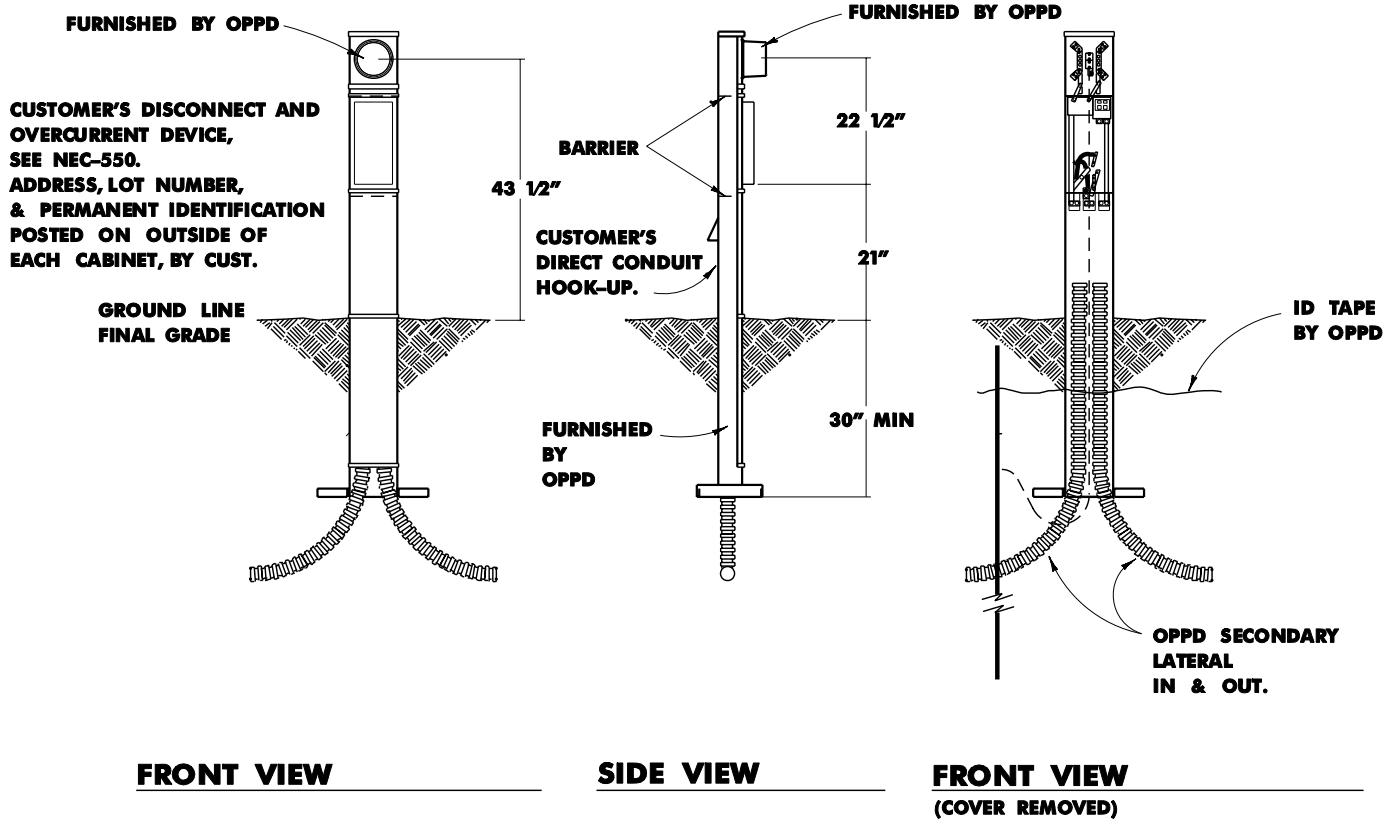

MOBILE HOME PARK UNDERGROUND SERVICE

120/240V SINGLE PHASE
(SINGLE)
200 AMPERE MAX SERVICE

9.06.1

120/240V 1Ø 3W: M191
120/208V 1Ø 3W: M291

**UNDERGROUND METER DISTRIBUTION
CENTER FURNISHED AND INSTALLED BY OPPD.**

ONE LINE DIAGRAM

CUSTOMER'S DISCONNECT AND OVERCURRENT DEVICE MUST BE COMPATIBLE WITH MANUFACTURER'S PANEL. (ONE CUSTOMER PER PANEL).