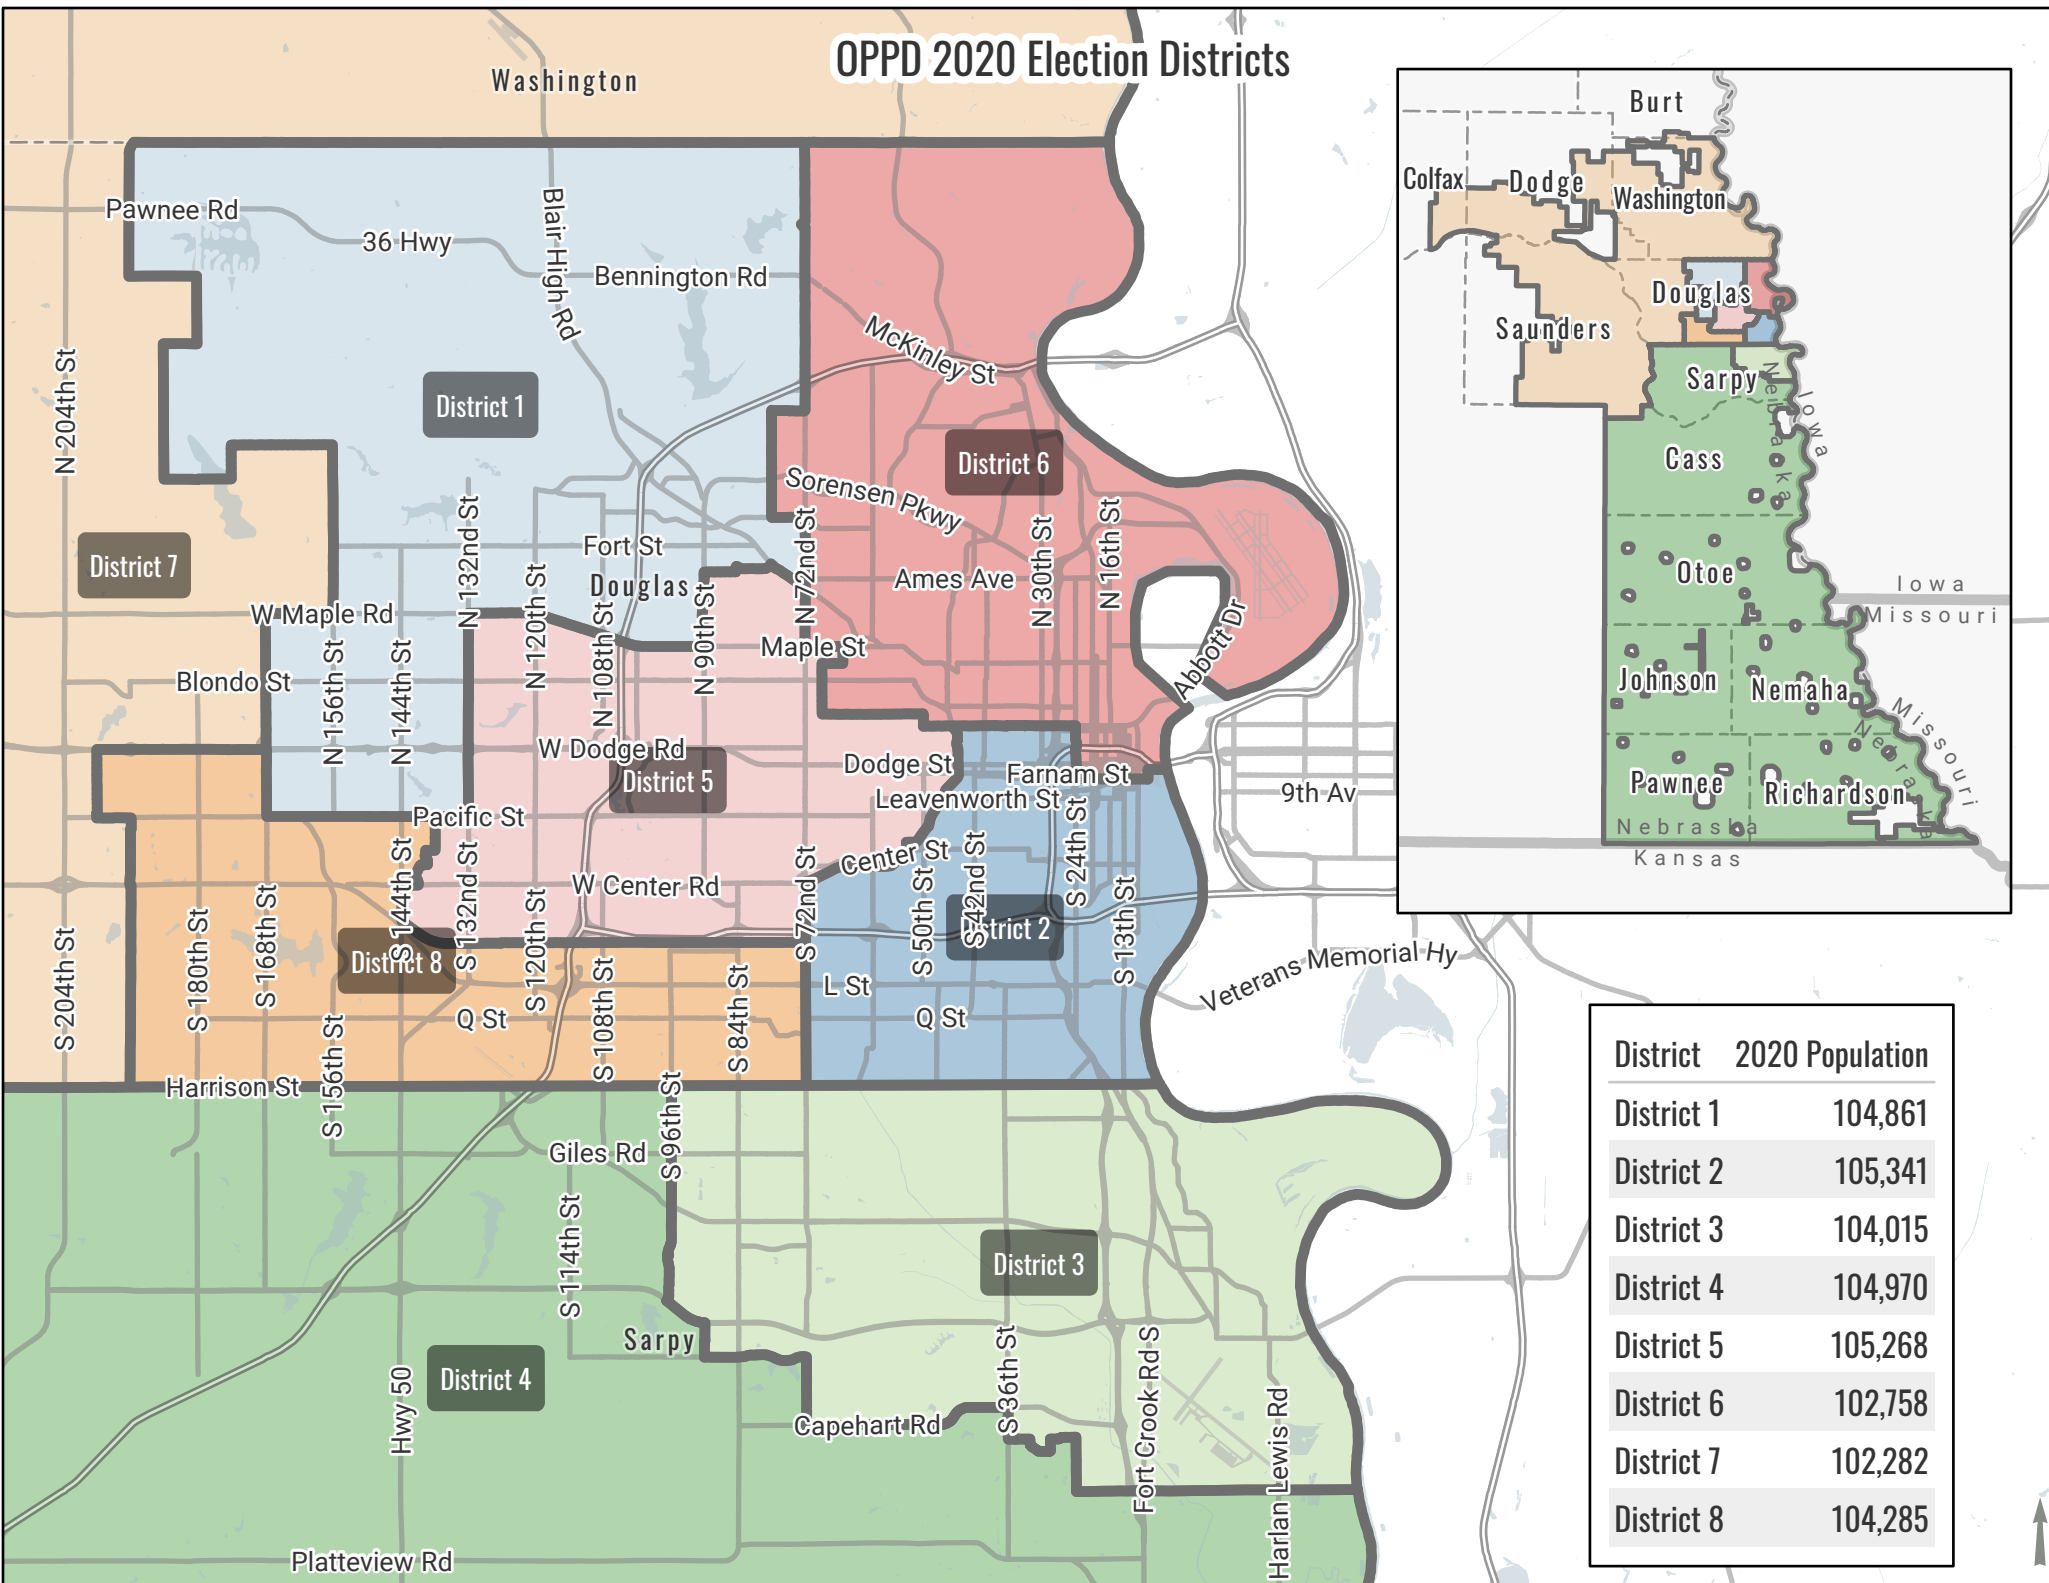

OPPD 2020 Election Districts

District	2020 Population
District 1	104,861
District 2	105,341
District 3	104,015
District 4	104,970
District 5	105,268
District 6	102,758
District 7	102,282
District 8	104,285